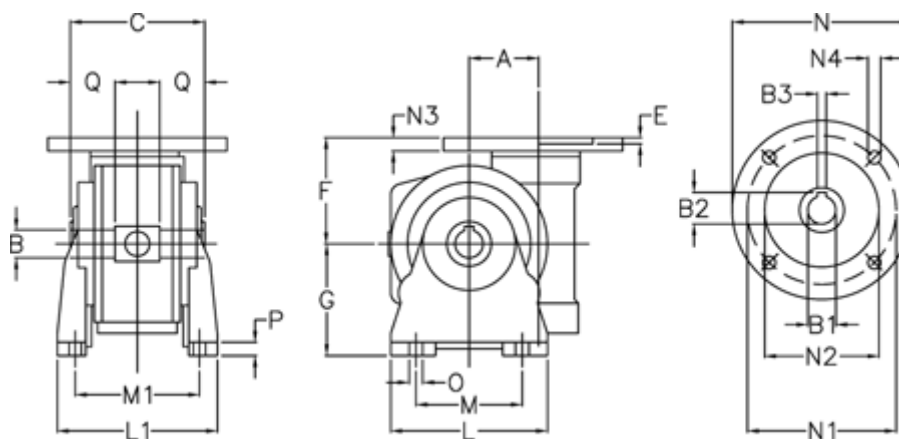

Data Sheet

Article number: 3902150023345
Description: Worm gear
VF 150-V-23-112B5, without lubrication

Measures

A	= 150	G	= 220	N3	= 11
B	= 50 H7	L	= 330	N4	= 13
B1 E7	= 28	L1	= 260	O	= 18
B2	= 31.3	M	= 240	P	= 20
B3 H9	= 8	M1	= 211	Q	= 55
C	= 175	N	= 250		
E	= 2	N1	= 215		
F	= 190	N2	= 180		